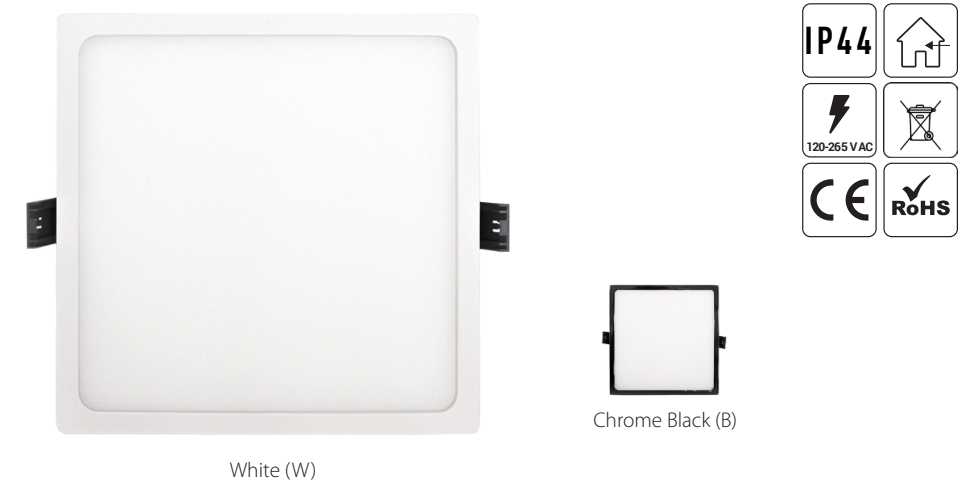

No.	Model	Wattage	Lumens	CCT	IP Rating	Dimensions (L1xHxL2)
2.1	LPSS-08xyWQ	8 W	720 lm	3000/4000/6000 K	44	90x8x70 mm
2.2	LPSS-16xyWQ	16 W	1450 lm	3000/4000/6000 K	44	145x8x125 mm
2.3	LPSS-24xyWQ	24 W	2160 lm	3000/4000/6000 K	44	170x8x150 mm
2.4	LPSS-30xyWQ	30 W	2700 lm	3000/4000/6000 K	44	220x8x200 mm

y = W, B
x = W, N, C

Package dimensions	LED panel LPSR-16W-Q	L B H			PCS/CTN	G.W.	N.W.	
		L	B	H				
		8 W	385 mm	275 mm	220 mm	40 vnt.	5.99 kg	5.65 kg
		16 W	385 mm	335 mm	215 mm	20 vnt.	6.70 kg	6.50 kg
		24 W	385 mm	375 mm	235 mm	20 vnt.	9.17 kg	8.87 kg