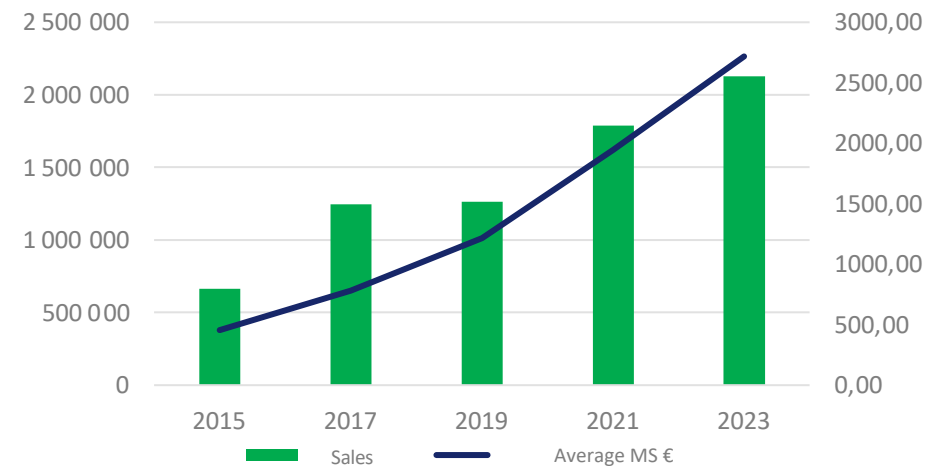

**3.000.000+ m<sup>2</sup>**  
of illuminated space in our projects

**2600+**  
projects implemented

**>20 mln. Eur**  
saved by our customers