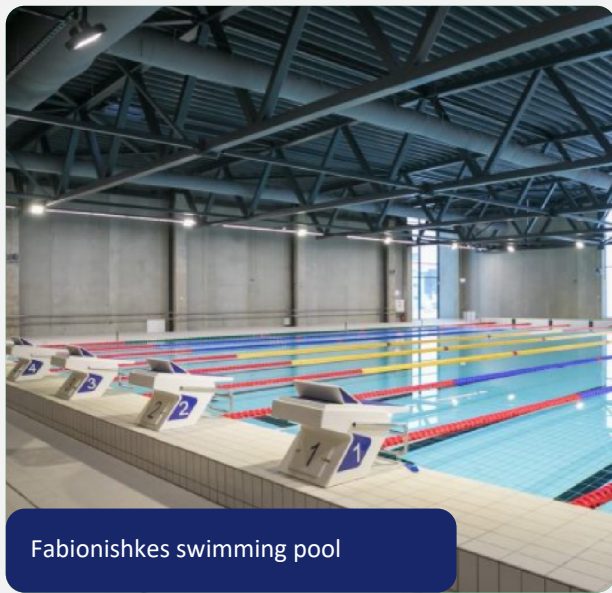

# LIGHTING

Administrative premises

Production premises

Commercial premises

High-bay premises

Outdoor lighting

Tolminkiemis gymnasium

Fabionishkes swimming pool

National Art Gallery

Darius and Girenas Stadium

Kaunas Ice Palace

LSMU Faculty of Nursing

Vilnius Children and Youth Center

Telshiai basketball arena

Bite JSC

Audimas JSC